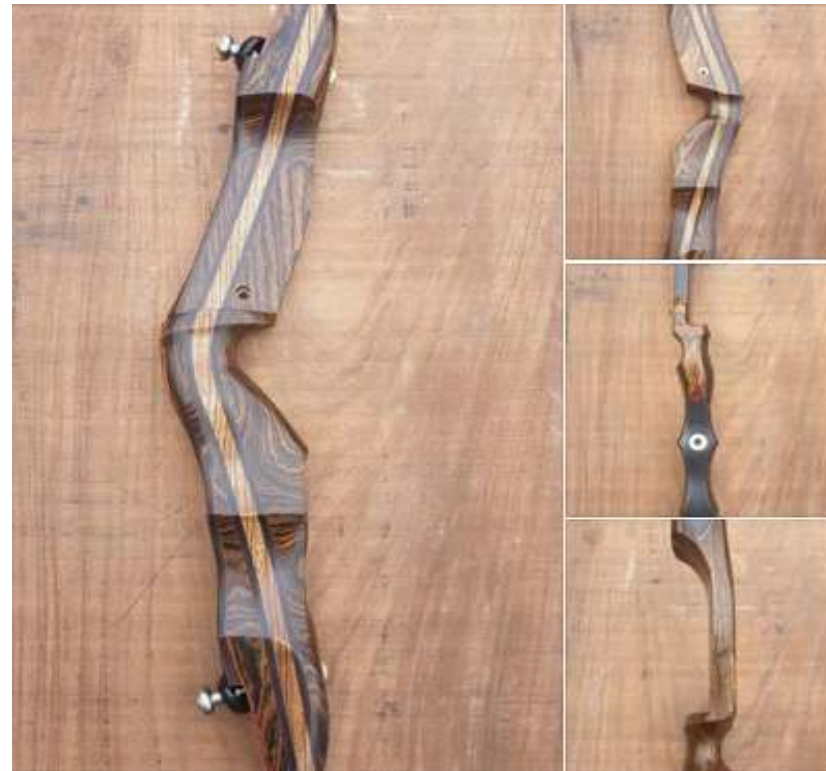

SN2647 15" RH. All Heritage Forest Camo with Red Accents.

SN7208 17" RH. Becote with Heritage Cocobolo Center. White Accents.

SN4961 17" RH. All Heritage Cocobolo with Red Accents.

SN7352 23" RH. Becote with Zebrano Centre. Red Accents.
Plunger Bush and Heavy Mass Stabiliser Bush.

SN4523 19" RH. Phenolic with Shedua Centre. White Accents.
Plunger Insert with Strike Place Recess & Quiver Inserts.

SN3651 25" RH. Heritage Walnut with Heritage Midnight Centre.
Red Accents with Plunger Insert and Light Mass Stabiliser Insert.