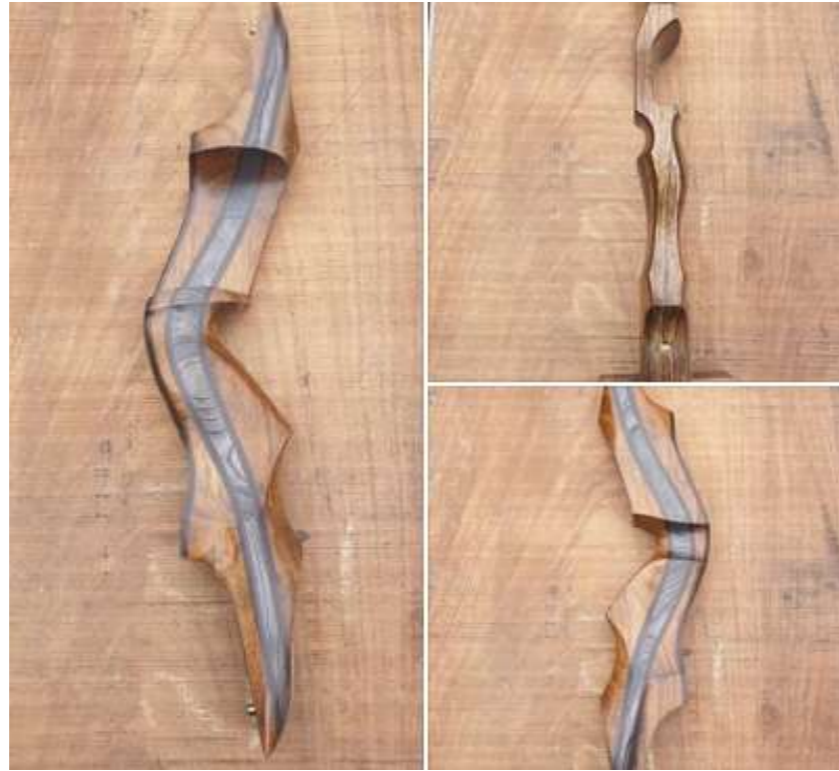

BLACK DOUGLAS RISERS

These stock risers are available immediately.

Please contact sales@borderbows.com / ann@borderbows.com / sid@borderbows.com for further information on pricing/shipping etc.

SN6612 17" RH. Shedua with Bubinga Centre. White Accents.

SN3473 21" LH. Heritage Walnut with Heritage Cocobolo Centre. Red Accents.

SN3271 23" RH. Heritage Midnight with Shedua Centre. White Accents.

SN5285 19" RH. All Shedua with White Accents.

SN7292 21" RH. Shedua with Heritate Midnight Centre. Red Accents.