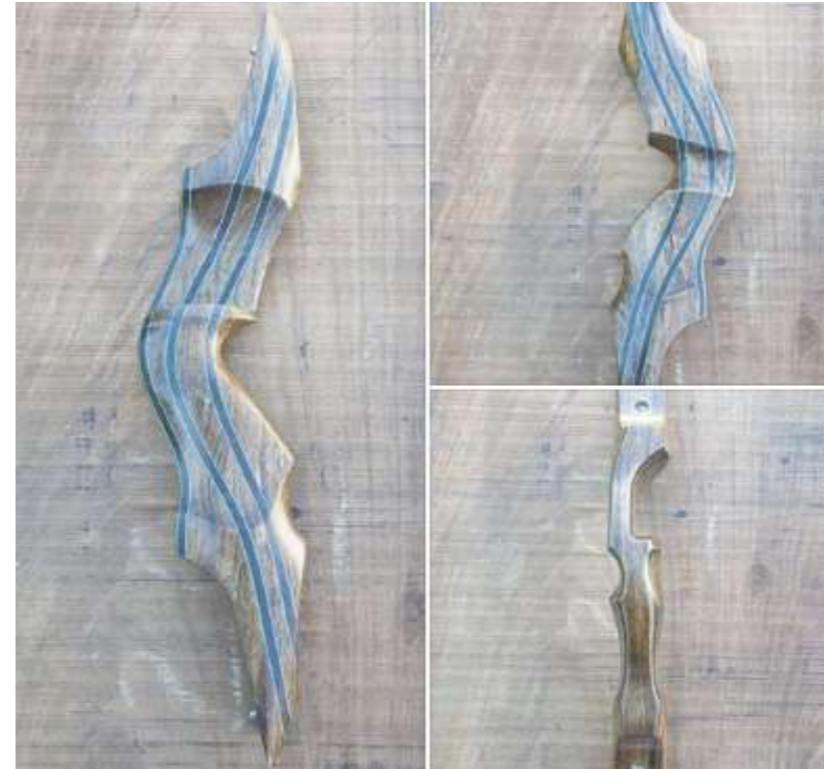

SN4936 19" RH. All Shedua with White Accents.