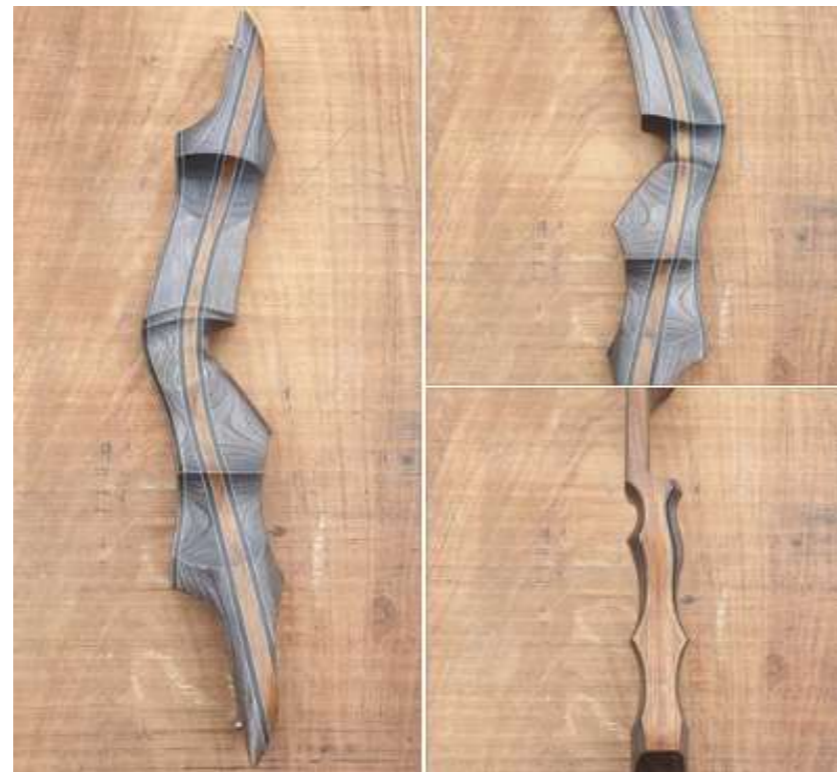

SN3271 23" RH. Heritage Midnight with Shedua Centre. White Accents.