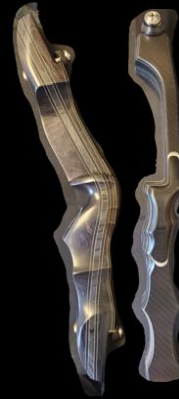

19 Inch Risers

SN9592
Left Hand.
Mystery Wood Outers, Heritage Midnight Inners.
LLA System.

21 Inch Risers

SN8710
Right Hand.
Curley Maple Outers, Ziricote Inners.
Ziricote Face & Shields. Heavy Stab Insert. LLA System,
Strike Plate.

SN8970
Right Hand.
Becote Outers, Wenge Inners
Carbon Overlay, LLA System.

23 Inch Risers

SN9591
Left Hand.
Heritage Walnut outers, Heritage Midnight Inners.
LLA System.

SN9766
Right Hand.
Heritage Jet Outers, Heritage Jet Inners.
Heavy Stabiliser Bush Below Grip

SN9156
Right Hand.
Heritage Jet Outers, Heritage Jet Inners.
Phenolic Overlay on front Grip, Finger Grooves

25 Inch Risers

SN9516
Right Hand.
Heritage Midnight, Shedua Inners.
LLA System, Heavy Inserts.

27 Inch Risers

SN8726
Right Hand.
Heritage Blue outers, Phenolic Inners.
Front Stabiliser Insert, Plunger for on the Shelf Shooting,
Elevated Rest.