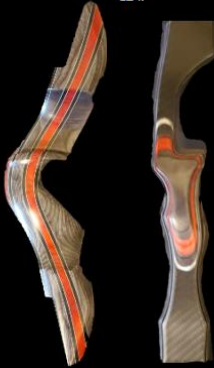

ILF Risers

Please contact carol@borderbows.com for further information

17 Inch Risers

SN9263
Right Hand.
Heritage Walnut Outers, Zebrano Inners.

SN6042
Right Hand.
Heritage Jet Outers, Heritage Cocobolo Inners.

SN8547
17" Right Hand.
Honduras Outers, Heritage Midnight inners.
Heavy Stabiliser Insert.

SN9264
17" Right Hand.
Heritage Midnight outers, Heritage Red Inners.
LLA.

SN9290
17" Right Hand.
Heritage Walnut outers, Phenolic Inners.

19 Inch Risers

SN9592
Left Hand.
Mystery Wood Outers, Heritage Midnight Inners.
LLA System.

21 Inch Risers

SN8710
Right Hand.
Curley Maple Outers, Ziricote Inners.
Ziricote Face & Shields. Heavy Stab Insert. LLA System,
Strike Plate.