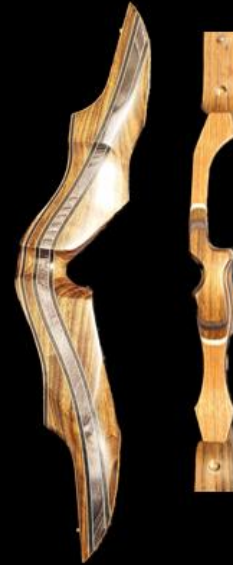

SN7086
Left Hand
Indonesian Rosewood outers, Shedua Inners.
Stabiliser Insert, Strike Plate, Quiver inserts.
Horn Overlay

21 Inch Risers

SN8821

Right Hand

Becote outers, Shedua Inners.

Sight & Quiver Inserts.

Plunger – Elevated Rest.

Micro Adjustable Strike Plate. Stabiliser Bush.

SN2268

Right Hand.

Heritage Midnight outers, Shedua Inners.

Horn on Heel of the grip.

Sight Insert.

SN9879

Right Hand.

Shedua Outers with Heritage Midnight Inners.

White Accents.

23 Inch Risers

SN5677

Left Hand.

Shedua outers, Jacaranda Inners.

SN1060

Right Hand.

Heritage Midnight outers, Shedua Inners.

Low Pistol Grip.

SN6023

Right Hand.

Pehnopic Outers, Heritage Walnut Inners.

Horn Overlay, Heavy Stabiliser Insert,

Button & Adjustable strike Plate