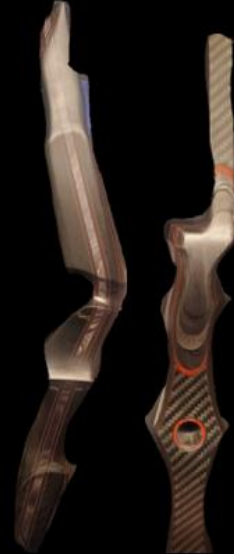

SN8572
Right Hand.
Phenolic outers, Heritage Midnight Inners.
Heavy Stabiliser, LLA System.