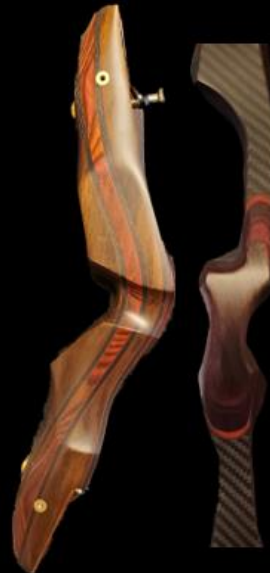

Left Hand.

Mystery Wood Outers, Heritage Midnight Inners.
LLA System.

SN7452

Right Hand.

Indonesian Rosewood Outers, Heritage Coco Inners.
Quiver Insert.

SN8545

Right Hand.

Zebrano Outers, Phenolic Inners.
Stab insert.

SN9310
Right Hand.
Indonesian Rosewood Outers, Zebrano Inners.
LLA System, Heavy Stab Insert.

SN8514
Right Hand.
Zebrano Outers, Phenolic Inners.
Plunger For Shelf Shooting, Micro Adjustable
Strike Plate. Stab Insert, Custom Grip.