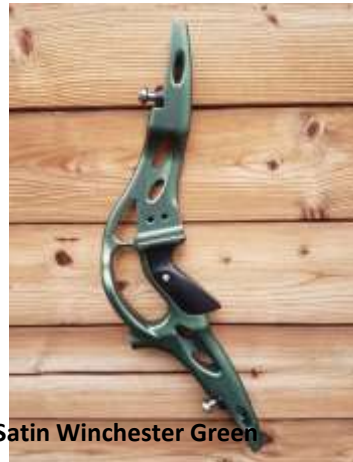

Tempest Risers

Below are examples of colours that are available in our Tempest Risers.
You can find a list of Tempest's in stock below.

Satin Black

Satin Bronze

Satin Titanium

Bright Red

Satin Red

Satin Brown

Satin Lime Green

Bright Gunmetal Blue

Satin Light Blue

Satin Winchester Green

Matt Titanium

Bright Pink

Please be aware that colours may vary from Computer to computer and we cannot guarantee that each riser will be anodised exactly the same as the photos.