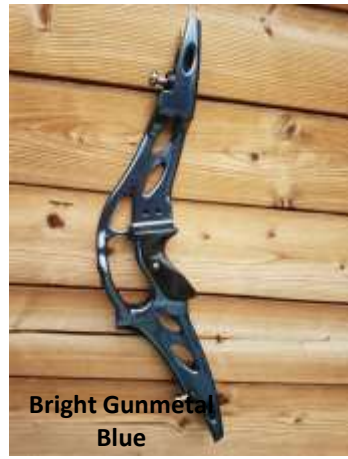

Tempest Risers

Below are examples of colours that are available in our Tempest Risers.
You can find a list of Tempest's in stock below.

Satin Black

Satin Bronze

Satin Titanium

Bright Red

Satin Red

Satin Brown

Satin Lime Green

Bright Gunmetal Blue

Satin Light Blue

Satin Winchester Green

Matt Titanium

Bright Pink

Please be aware that colours may vary from Computer to computer and we cannot guarantee that each riser will be anodised exactly the same as the photos.