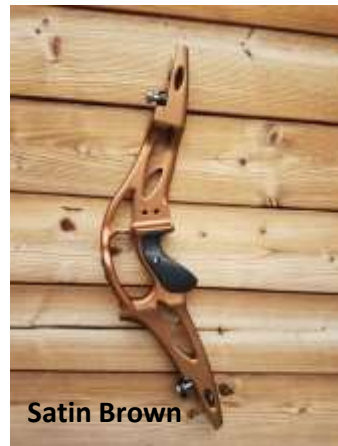

Tempest Risers

Below are examples of colours that are available in our Tempest Risers.
You can find a list of Tempest's in stock below.

Satin Black

Satin Bronze

Satin Titanium

Bright Red

Satin Red

Satin Brown

Satin Lime Green

Bright Gunmetal Blue

Satin Light Blue

Satin Winchester Green

Matt Titanium

Bright Pink

Please be aware that colours may vary from Computer to computer and we cannot guarantee that each riser will be anodised exactly the same as the photos.