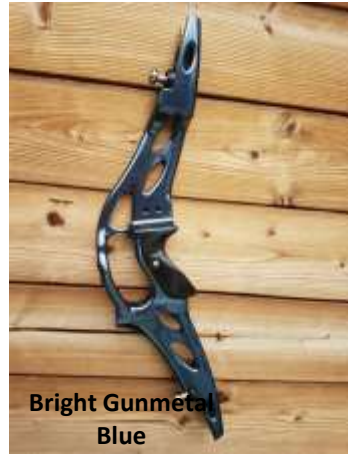

Tempest Risers

Below are examples of colours that are available in our Tempest Risers.
You can find a list of Tempest's in stock below.

Satin Black

Satin Bronze

Satin Titanium

Bright Red

Satin Red

Satin Brown