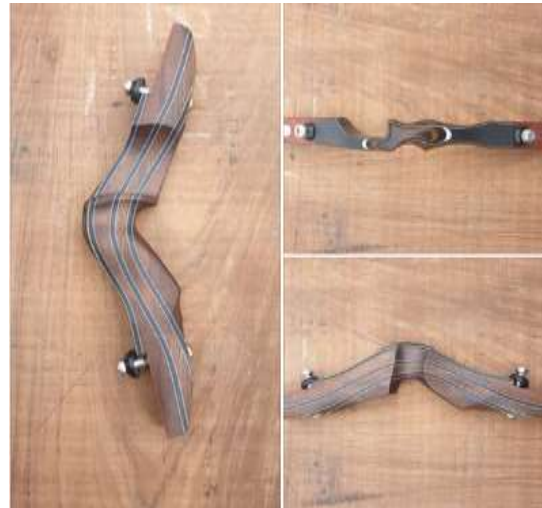

ILF RISERS

These stock risers are available immediately.

Please contact sales@borderbows.com / ann@borderbows.com / sid@borderbows.com for further information on pricing/shipping etc.

SN7153 25" RH. Bubinga with Shedua Centre

SN5693 25" RH. Phenolic with Shecua Centre and White Accents.

SN7152 25" RH. Bubinga with Heritage Midnight Centre.
Red Accents.

SN2113 17" RH. Indonesian Rosewood with Becote Centre.
White Accents

SN2647 15" RH. All Heritage Forest Camo with Red Accents.

SN7208 17" RH. Becote with Heritage Cocobolo Center. White Accents.

SN4961 17" RH. All Heritage Cocobolo with Red Accents.

SN3651 25" RH. Heritage Walnut with Heritage Midnight Centre. Red Accents with Plunger Insert and Light Mass Stabiliser Insert.

SN4523 19" RH. Phenolic with Shedua Centre. White Accents.
Plunger Insert with Strike Place Recess & Quiver Inserts.

More Risers will be Posted in due course.

If you are after something specific do get in touch so we can assist you in customising your perfect riser.