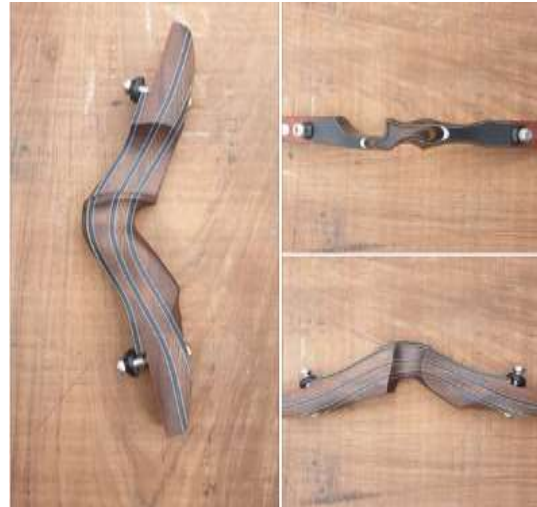

ILF RISERS

These stock risers are available immediately.

Please contact sales@borderbows.com / ann@borderbows.com / sid@borderbows.com for further information on pricing/shipping etc.

SN7153 25" RH. Bubinga with Shedua Centre

SN5693 25" RH. Phenolic with Shecua Centre and White Accents.

SN7152 25" RH. Bubinga with Heritage Midnight Centre.
Red Accents.

SN2113 17" RH. Indonesian Rosewood with Becote Centre.
White Accents

SN2647 15" RH. All Heritage Forest Camo with Red Accents.

SN7208 17" RH. Becote with Heritage Cocobolo Center. White Accents.

SN4961 17" RH. All Heritage Cocobolo with Red Accents.

SN7352 23" RH. Becote with Zebrano Centre. Red Accents.
Plunger Bush and Heavy Mass Stabiliser Bush.

SN4523 19" RH. Phenolic with Shedua Centre. White Accents.
Plunger Insert with Strike Place Recess & Quiver Inserts.

SN3651 25" RH. Heritage Walnut with Heritage Midnight Centre.
Red Accents with Plunger Insert and Light Mass Stabiliser Insert.