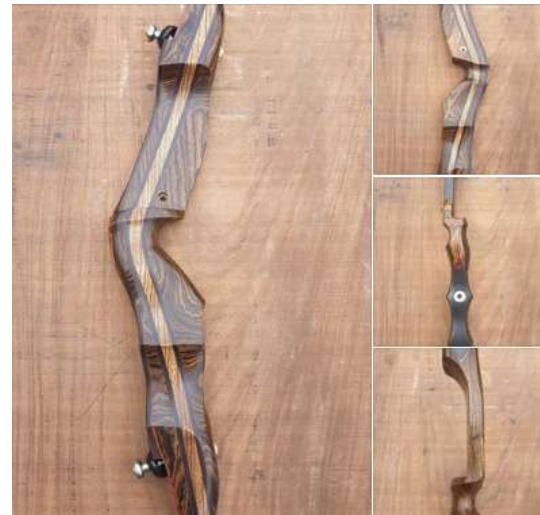

SN7498 17" RH. Indonesian Rosewood with Phenolic Centre. Red Accents. Plunger Bush with Strike Plate Recess, Quiver Inserts.

SN7152 25" RH. Bubinga with Heritage Midnight Centre. Red Accents.

SN2113 17" RH. Indonesian Rosewood with Becote Centre. White Accents

SN2647 15" RH. All Heritage Forest Camo with Red Accents.

SN7208 17" RH. Becote with Heritage Cocobolo Center. White Accents.

SN4961 17" RH. All Heritage Cocobolo with Red Accents.

SN7352 23" RH. Becote with Zebrano Centre. Red Accents.
Plunger Bush and Heavy Mass Stabiliser Bush.

SN4523 19" RH. Phenolic with Shedua Centre. White Accents.
Plunger Insert with Strike Place Recess & Quiver Inserts.

SN3651 25" RH. Heritage Walnut with Heritage Midnight Centre.
Red Accents with Plunger Insert and Light Mass Stabiliser Insert.