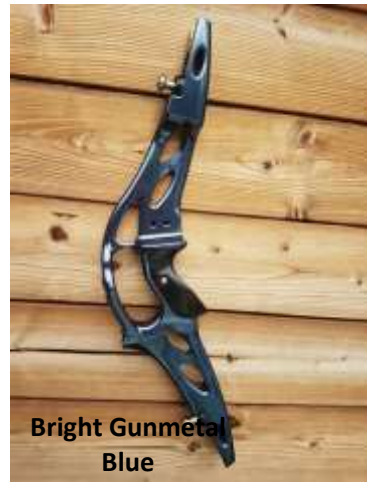

# Tempest Risers

Below are examples of colours that are available in our Tempest Risers.

You can find a list of Tempest's in stock below.

**Satin Lime Green**

**Bright Gunmetal Blue**

**Satin Light Blue**

**Satin Winchester Green**