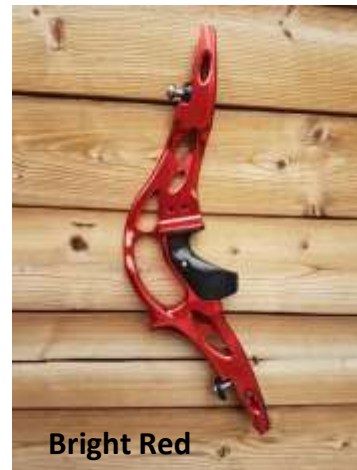

# Tempest Risers

Below are examples of colours that are available in our Tempest Risers.

You can find a list of Tempest's in stock below.

**Satin Lime Green**

**Bright Gunmetal Blue**

**Satin Light Blue**

**Satin Winchester Green**

**Matt Titanium**

**Bright Pink**

*Please be aware that colours may vary from Computer to computer and we cannot guarantee that each riser will be anodised exactly the same as the photos.*