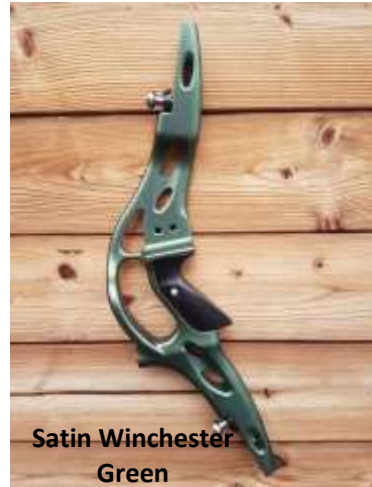

# Tempest Risers

Below are examples of colours that are available in our Tempest Risers.

You can find a list of Tempest's in stock below.

**Satin Lime Green**

**Bright Gunmetal Blue**

**Satin Light Blue**

**Satin Winchester Green**