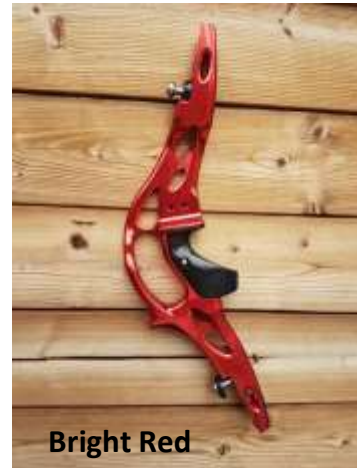

Tempest Risers

Below are examples of colours that are available in our Tempest Risers.

You can find a list of Tempest's in stock below.

Satin Lime Green

**Bright Gunmetal
Blue**

Satin Light Blue

**Satin Winchester
Green**

Matt Titanium

Bright Pink

Please be aware that colours may vary from Computer to computer and we cannot guarantee that each riser will be anodised exactly the same as the photos.

Tempest Risers

These stock risers are available immediately.