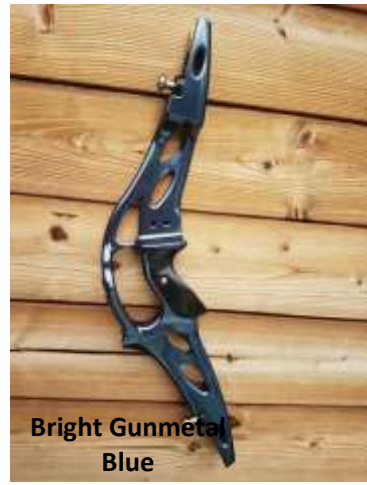

Tempest Risers

Below are examples of colours that are available in our Tempest Risers.

You can find a list of Tempest's in stock below.

Satin Lime Green

**Bright Gunmetal
Blue**

Satin Light Blue

**Satin Winchester
Green**

Matt Titanium

Bright Pink

Please be aware that colours may vary from Computer to computer and we cannot guarantee that each riser will be anodised exactly the same as the photos.

Tempest Risers

These stock risers are available immediately.