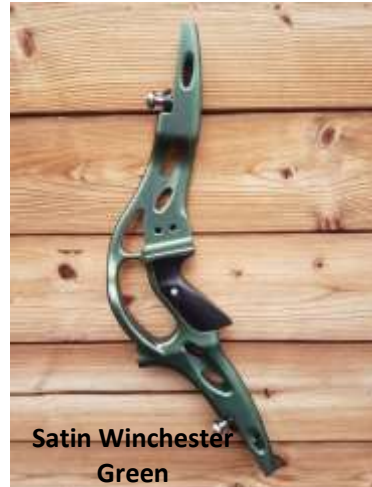

Tempest Risers

Below are examples of colours that are available in our Tempest Risers.

You can find a list of Tempest's in stock below.

Satin Lime Green

**Bright Gunmetal
Blue**

Satin Light Blue

**Satin Winchester
Green**

Matt Titanium

Bright Pink

Please be aware that colours may vary from Computer to computer and we cannot guarantee that each riser will be anodised exactly the same as the photos.

Tempest Risers

These stock risers are available immediately.