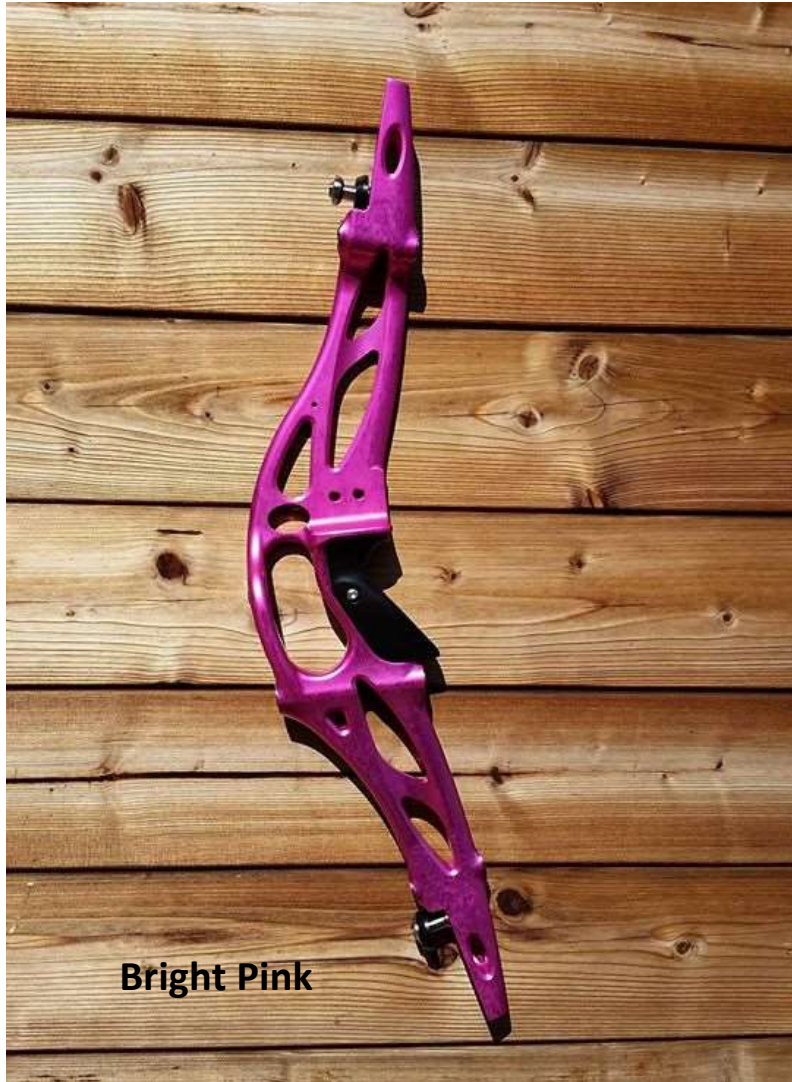

Tempest Risers

Below are examples of colours that are available in our Tempest Risers.
You can find a list of Tempest's in stock below.

Satin Bronze

Satin Titanium

Bright Red

Satin Red

Satin Brown

Satin Lime Green

**Bright Gunmetal
Blue**

Satin Light Blue

**Satin Winchester
Green**

Matt Titanium

Please be aware that colours may vary from Computer to computer and we cannot gaurantee that each riser will be anodised exactly the same as the photos.