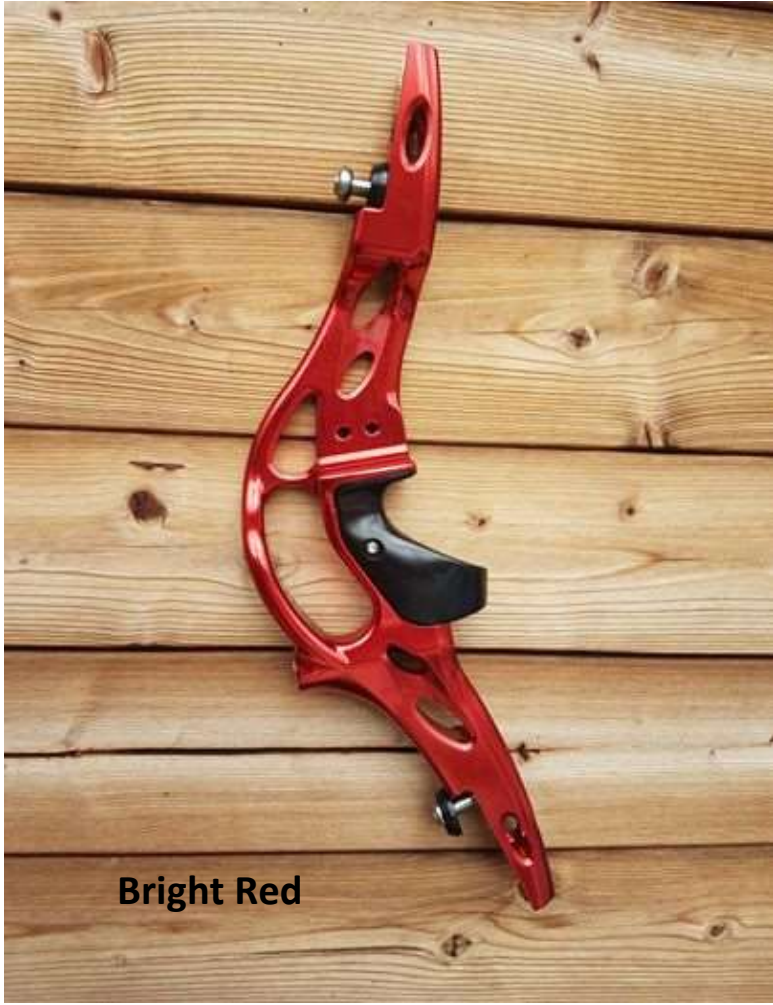

Tempest Risers

Below are examples of colours that are available in our Tempest Risers.
You can find a list of Tempest's in stock below.

Satin Bronze

Satin Titanium

Bright Red

Satin Red

Satin Brown

Satin Lime Green

**Bright Gunmetal
Blue**

Satin Light Blue

**Satin Winchester
Green**

Matt Titanium

Please be aware that colours may vary from Computer to computer and we cannot gaurantee that each riser will be anodised exactly the same as the photos.